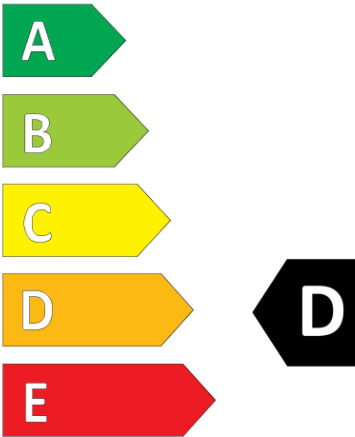

ENERG

Apollo

8714692499654

295/60 R 22.5 150/147 L

C3

2020/740

ENDU™RACE RD