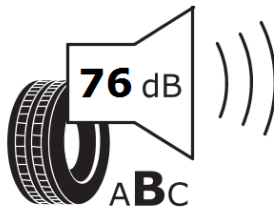

DELEGATED REGULATION (EU) 2020/740

SUPPLIER NAME OR TRADEMARK	Apollo
COMMERCIAL NAME OR TRADE DESIGNATION	Endu™Race RD
TYRE TYPE IDENTIFIER	8714692499654
TYRE SIZE DESIGNATION	295/60 R 22.5
LOAD-CAPACITY INDEX	150
SPEED CATEGORY SYMBOL	L
FUEL EFFICIENCY CLASS	D
WET GRIP CLASS	C
EXTERNAL ROLLING NOISE CLASS	B
EXTERNAL ROLLING NOISE VALUE	76
SEVERE SNOW TYRE	Yes
ICE TYRE	No
DATE OF START OF PRODUCTION	34/23
DATE OF END OF PRODUCTION	-
LOAD VERSION	
ADDITIONAL INFORMATION	

ENERG

Apollo

8714692499654

295/60 R 22.5 150/147 L

C3

2020/740

ENDU™RACE RD