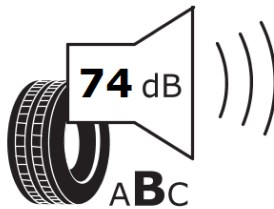

2020/740

ENDU™RACE RD